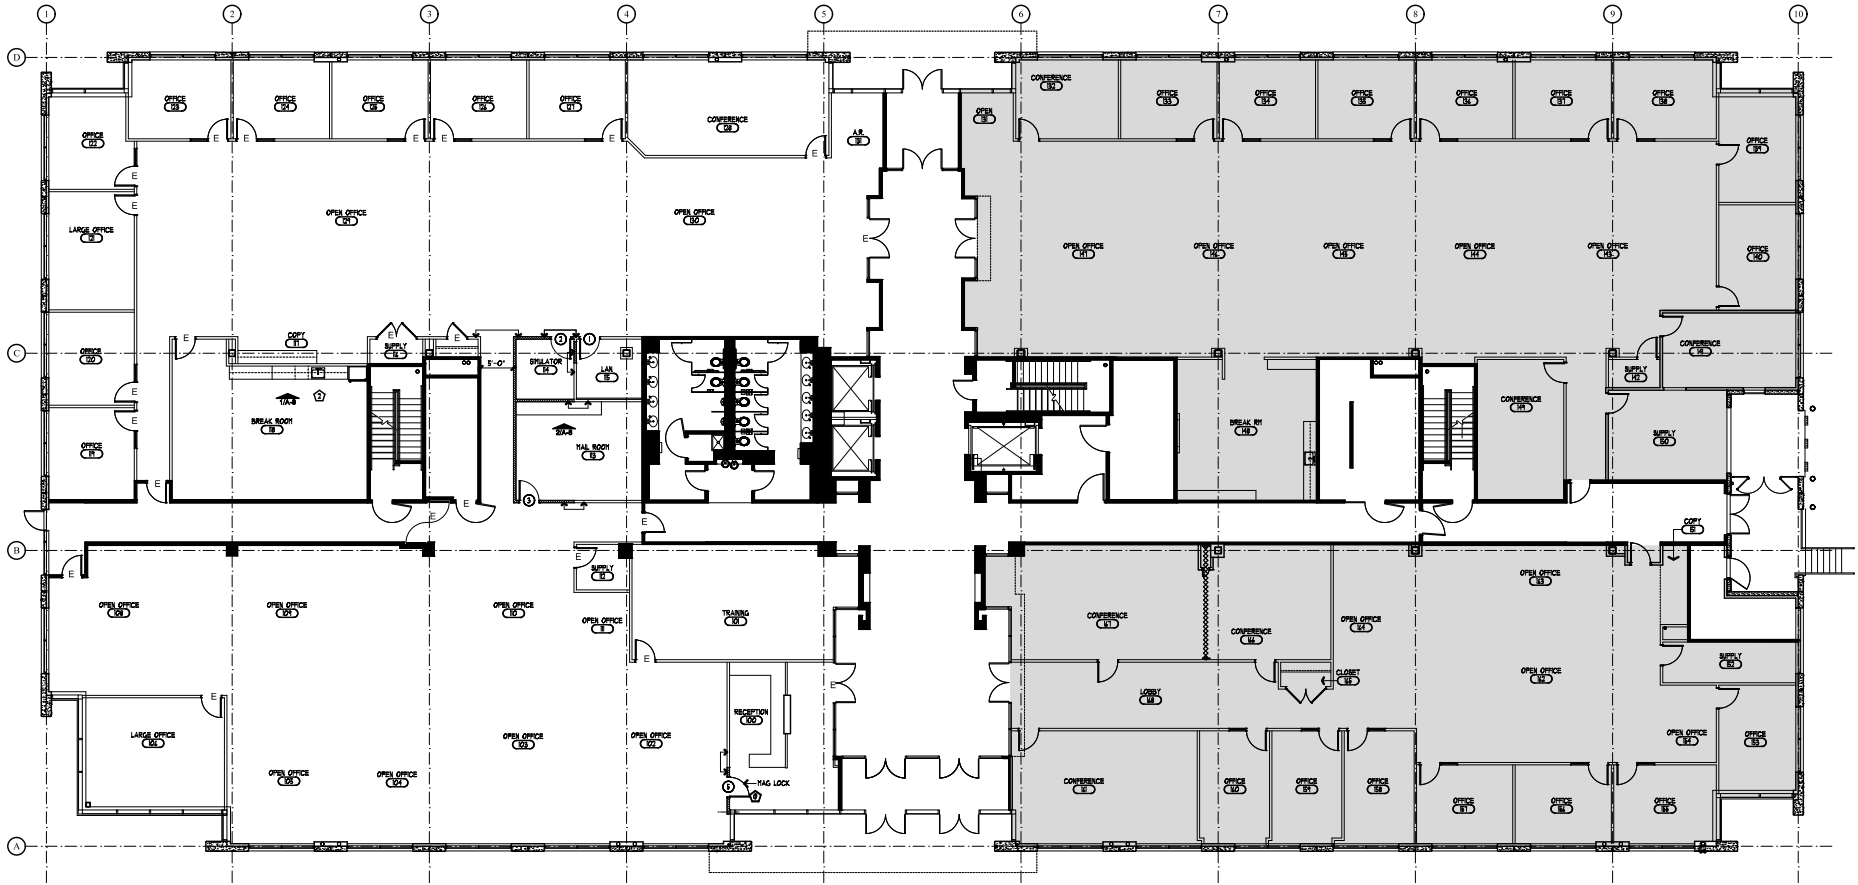

# RIVERSIDE FIVE: FLOOR 1

# AVAILABLE SPACE

SUITE 100: 13,917 RSF

SUITE 225: 6,608 RSF

6,608 RSF