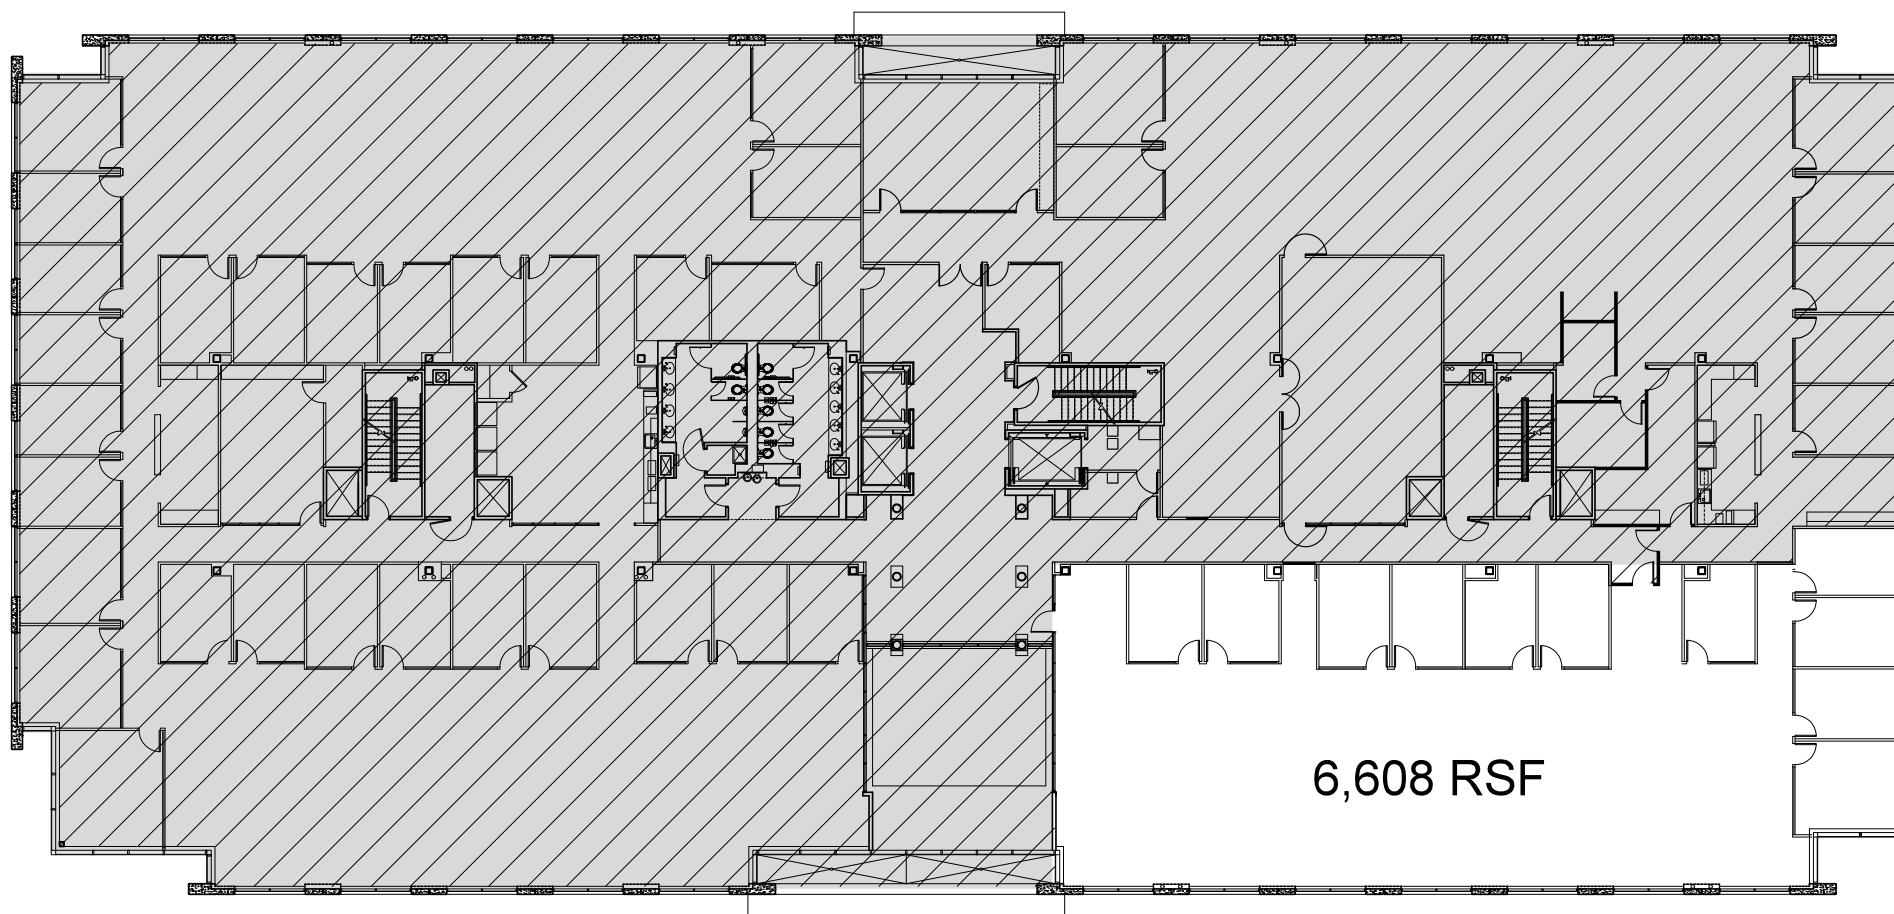

# RIVERSIDE FIVE: FLOOR 1

# AVAILABLE SPACE

SUITE 100: 13,917 RSF

SUITE 225: 6,608 RSF

6,608 RSF